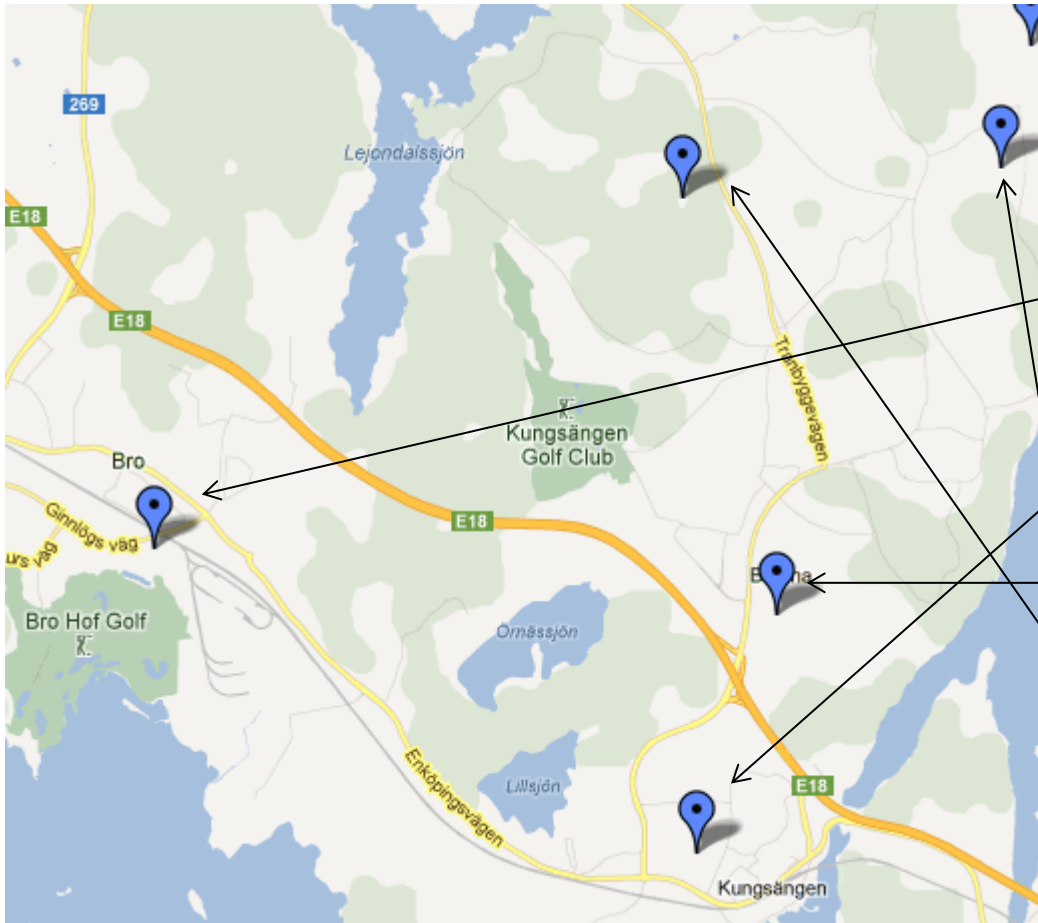

Shuttle bus service

The shuttle bus service operates on an hourly basis starting from 09.50 on Saturday morning until Sunday at 12.00

The shuttle bus service follows this approximate schedule.

Bro Fotbollshall Saturday 09.50, 10.50, 11.50 etc. tom 11.50 (Sunday)
Stenkaksvägen, 197 31 BRO

Ekhammarhallen & UBG Saturday 10.00, 11.00, 12.00 etc. tom 12.00 (Sunday)
Skolvägen 20, 196 34 KUNGSÄNGEN

Hagnäshallen Saturday 10.05, 11.05, 12.05 etc. tom 12.05 (Sunday)
The bus stops will be at Granhammarsvägen

Tillfället Saturday 10.10, 11.10, 12.10 etc. tom 12.10 (Sunday)
The bus stops will be at Tranbyggevägen

Arenan Saturday 10.30, 11.30, 12.30 etc. tom 12.30 (Sunday)
The bus stop is at the regular bus stop at Sunbygård

Bro Fotbollshall

Shute bus stop

Accommodation

Ekhammarhallen & UBG

Accommodation in different locations

Shute bus stop

Hagnäshallen

Accommodation